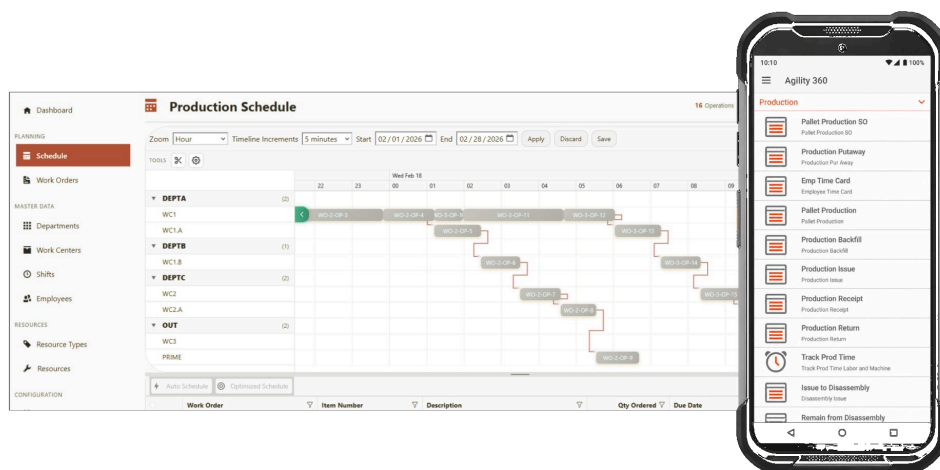

WISYS FOR MANUFACTURERS

Real-Time Control for Manufacturing

Warehouse Intelligence Built Inside Your ERP

Wisys helps manufacturers connect inventory, warehouse activity, production workflows, and shipping execution inside the ERP they already rely on - without middleware, disconnected tools, or starting over.

99%+

inventory + shipping accuracy

30%

productivity gains possible

20+

years of ERP-connected expertise

Simplify Manufacturing Warehouse Complexity

Manufacturing operations move fast. Wisys gives teams real-time inventory visibility, mobile execution, production-connected workflows, and practical AI so materials, orders, and schedules stay aligned.

Inventory Control

Track raw materials, WIP, and finished goods in real time.

More trust in inventory data and fewer production delays.

Production Workflow Fit

Connect warehouse moves, production orders, material availability, and job status.

Warehouse execution and production planning stay aligned.

Mobile Data Collection

Capture receiving, picking, counting, and production activity with scanning.

Less paper, fewer manual entries, and cleaner ERP data.