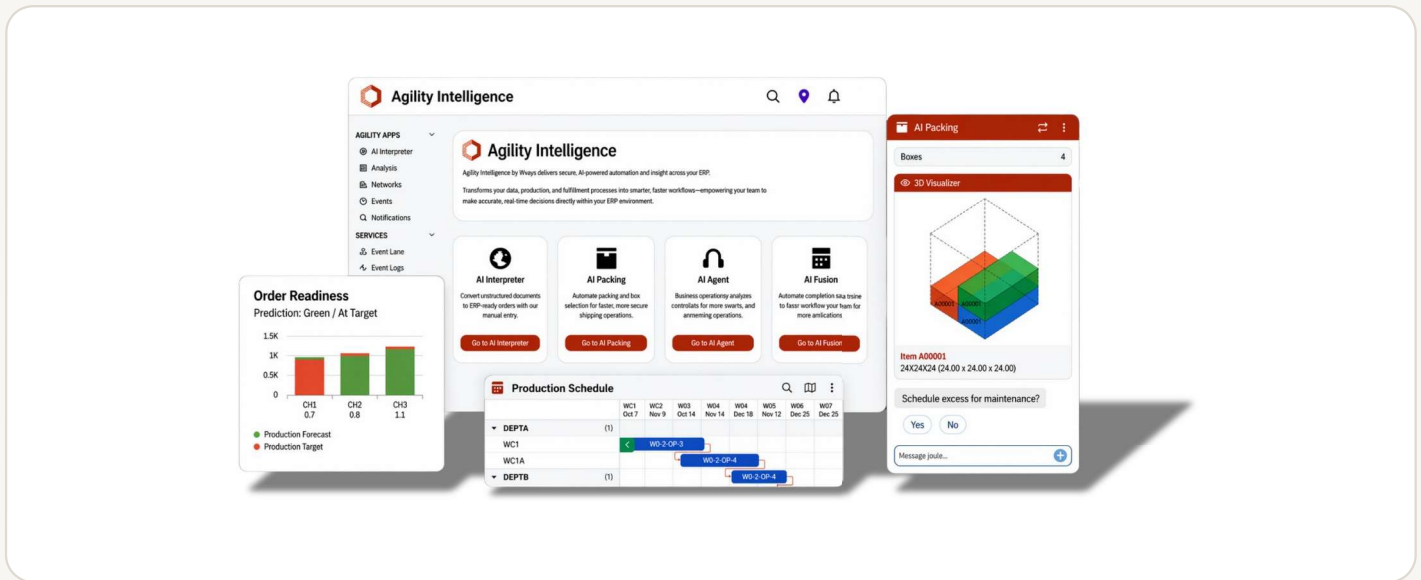

AI-POWERED WMS

Wisys

AI-Powered WMS

Automate Warehouse Workflows With Intelligence

Wisys helps warehouse and operations teams simplify work, automate workflows, and gain intelligent insight inside the ERP they already rely on.

99%+
inventory & shipping accuracy

Up to 30%
productivity gains

ERP-first
inside systems you trust

Warehouse Intelligence Built Into Your ERP

Wisys combines ERP-connected warehouse management, workflow automation, and practical AI - helping teams reduce manual work, improve visibility, and act faster without replacing core systems.

ERP-Connected WMS

Real-time inventory visibility tied directly to your ERP, with receiving, putaway, picking, packing, and shipping connected and controlled.

More control, fewer manual workarounds, and accuracy above 99%.

Automation + Mobility

Mobile scanning and data collection keep warehouse teams connected to accurate, live ERP data from the floor.

Less paper, fewer manual ERP entries, and faster warehouse execution.

Agility Intelligence