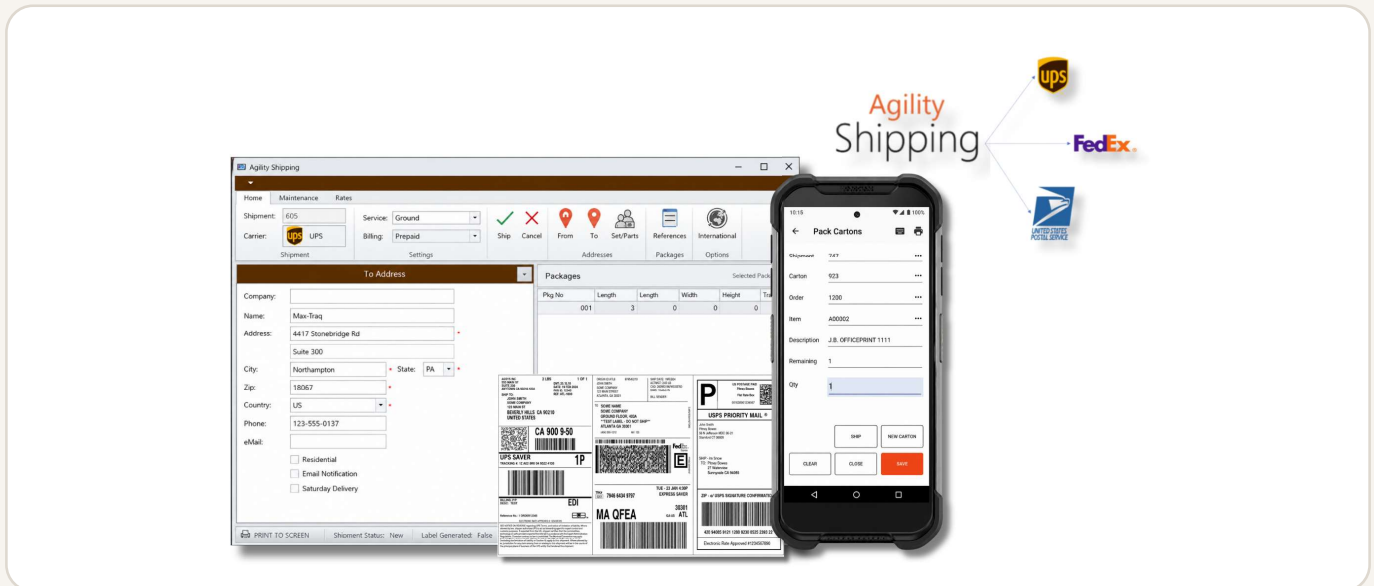

**AGILITY SHIPPING**

# Ship Smarter. Faster. Error-Free.

## ERP-Connected Shipping, Built for Warehouse Execution

Agility Shipping by Wisys is an integrated pick, pack, and ship solution for your ERP. It helps teams eliminate shipping errors, delays, and chargebacks with real-time accuracy and full visibility across the shipping process.